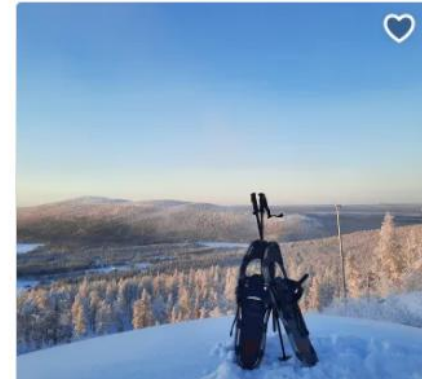

ADVENTURE

Lapland Levi fell: Panoramic snowshoeing

2.5 hours

New activity
From € 84 per person