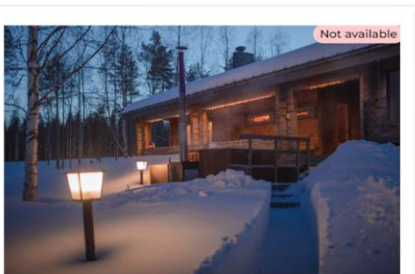

EXPERIENCE

P Y H Ä

Tuotepohjaiset ostospolut

Experience Pyhä Shop
Eco-friendly adventures in Finnish Lapland with Experience Pyhä: eSleds, snowshoeing, ice fishing & more!

RESERVATIONS

Check-in
Add date

Check-out
Add date

Guests
1 guest

Filter Sort Discounts

Wood heated sauna

Activity

Relaxation by the Pyhäjärvi Lake

1-12 pers.

Explore

Reservation not possible